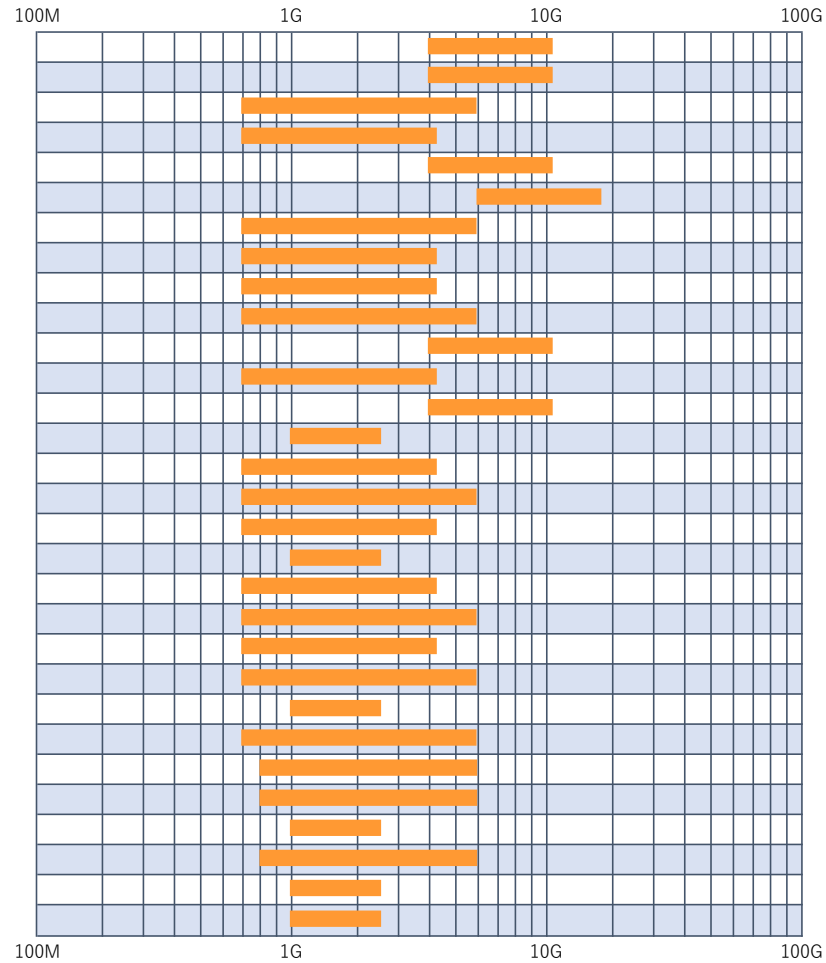

Find It Fast. Microwave Solid State Amplifiers - S Series

S Series

Model	OUTPUT POWER [W]	LOWER [Hz]	UPPER [Hz]
5S4G11	5	4G	10.6G
10S4G11A	10	4G	10.6G
15S1G6	15	0.7G	6G
20S1G4	20	0.7G	4.2G
20S4G11A	20	4G	10.6G
20S6G18A	20	6G	18G
30S1G6	30	0.7G	6G
40S1G4	40	0.7G	4.2G
60S1G4A	60	0.7G	4.2G
60S1G6	60	0.7G	6G
60S4G11	60	4G	10.6G
80S1G4	80	0.7G	4.2G
80S4G11	80	4G	10.6G
100S1G2z5A	100	1G	2.5G
125S1G4	125	0.7G	4.2G
125S1G6	125	0.7G	6G
175S1G4	175	0.7G	4.2G
250S1G2z5A	250	1G	2.5G
250S1G4	250	0.7G	4.2G
250S1G6	250	0.7G	6G
350S1G4A	350	0.7G	4.2G
350S1G6	350	0.7G	6G
500S1G2z5	500	1G	2.5G
500S1G6	500	0.7G	6G
525S1G4A	525	0.8G	4.2G
700S1G4A	700	0.8G	4.2G
1000S1G2z5	1k	1G	2.5G
1000S1G4A	1k	0.8G	4.2G
2000S1G2z5	2k	1G	2.5G
3000S1G2z5	3k	1G	2.5G