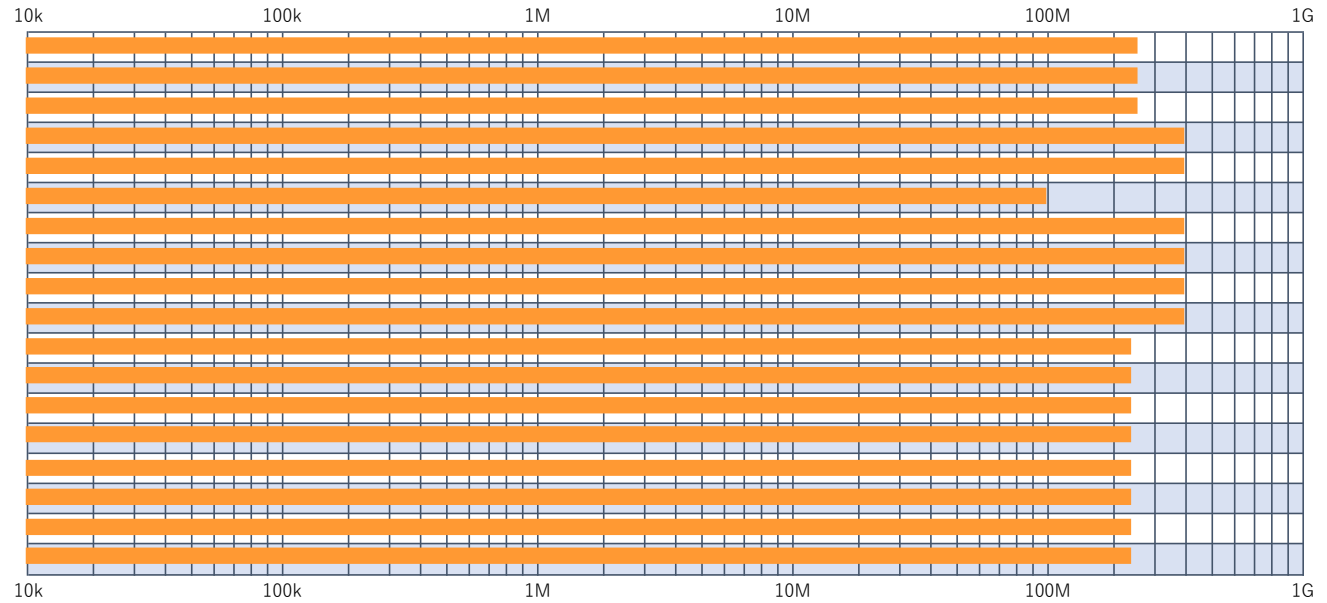

## Find It Fast. RF Solid State Amplifiers - A Series

A Series

Model	OUTPUT POWER [W]	LOWER [Hz]	UPPER [Hz]
25A250B	25	10k	250M
50A250	50	10k	250M
100A250B	100	10k	250M
100A400A	100	10k	400M
125A400	125	10k	400M
150A100C	150	10k	100M
150A400	150	10k	400M
200A400A	200	10k	400M
400A400B	400	10k	400M
500A250C	500	10k	250M
600A225A	600	10k	225M
1000A225	1k	10k	225M
2500A225	2.5k	10k	225M
5000A225	5k	10k	225M
10000A225A-A	10k	10k	225M
12500A225A-L	12.5k	10k	225M
16000A225A-L	16k	10k	225M
20000A225A-L	20k	10k	225M

## Find It Fast. RF Solid State Amplifiers - W Series

W Series

Model	OUTPUT POWER [W]	LOWER [Hz]	UPPER [Hz]
10W1000C	10	500k	1G
30W1000C	30	1M	1G
50W1000B	50	1M	1G
50W1000D	50	50M	1G
100W1000C	100	1M	1G
125W1000	125	80M	1G
150W1000A	150	80M	1G
250W1000B	250	80M	1G
500W1000B	500	80M	1G
750W1000A	750	80M	1G
1000W1000F	1k	80M	1G
1500W1000	1.5k	80M	1G
2000W1000D	2k	80M	1G
3000W1000B	3k	80M	1G
4000W1000B	4k	80M	1G
6000W1000	6k	80M	1G
10000W1000A	10k	80M	1G