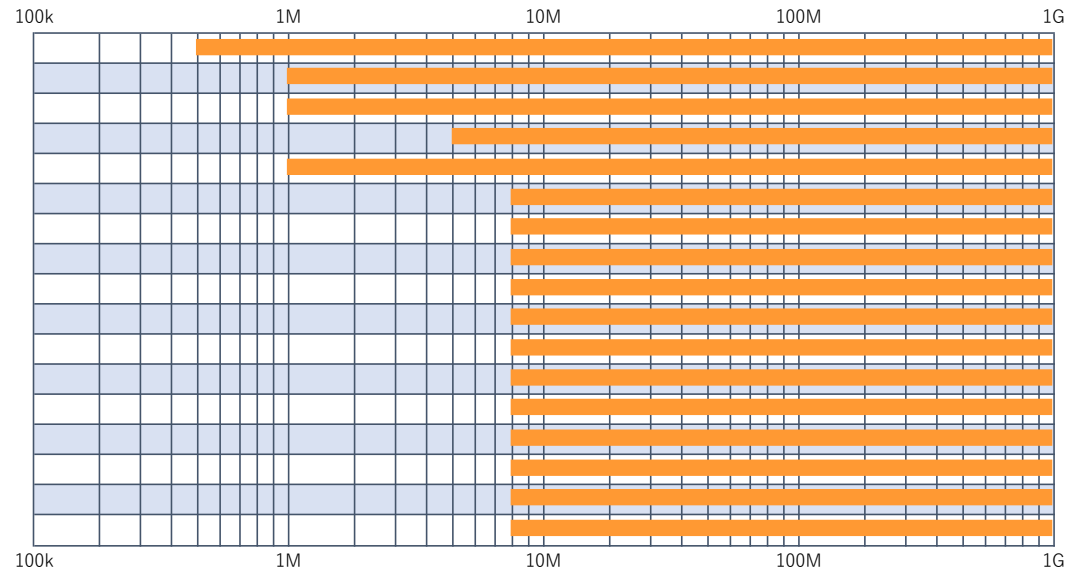

## Find It Fast. RF Solid State Amplifiers - A Series

A Series

Model	OUTPUT POWER [W]	LOWER [Hz]	UPPER [Hz]
25A250B	25	10k	250M
50A250	50	10k	250M
100A250B	100	10k	250M
100A400A	100	10k	400M
125A400	125	10k	400M
150A100C	150	10k	100M
150A400	150	10k	400M
200A400A	200	10k	400M
400A400B	400	10k	400M
500A250C	500	10k	250M
600A225A	600	10k	225M
1000A225	1k	10k	225M
2500A225	2.5k	10k	225M
5000A225	5k	10k	225M
10000A225A-A	10k	10k	225M
12500A225A-L	12.5k	10k	225M
16000A225A-L	16k	10k	225M
20000A225A-L	20k	10k	225M

## Find It Fast. RF Solid State Amplifiers - W Series

W Series

Model	OUTPUT POWER [W]	LOWER [Hz]	UPPER [Hz]
10W1000C	10	500k	1G
30W1000C	30	1M	1G
50W1000B	50	1M	1G
50W1000D	50	50M	1G
100W1000C	100	1M	1G
125W1000	125	80M	1G
150W1000A	150	80M	1G
250W1000B	250	80M	1G
500W1000B	500	80M	1G
750W1000A	750	80M	1G
1000W1000F	1k	80M	1G
1500W1000	1.5k	80M	1G
2000W1000D	2k	80M	1G
3000W1000B	3k	80M	1G
4000W1000B	4k	80M	1G
6000W1000	6k	80M	1G
10000W1000A	10k	80M	1G